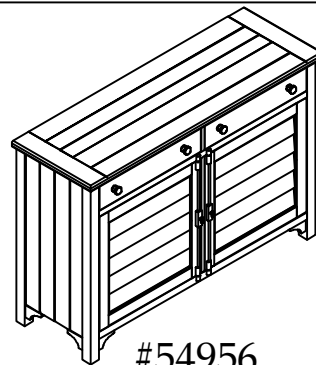

Components and Hardware List

#54956

SideBoard

Tipping Restrain

(A)

1 pc.

Be sure to check all packing material carefully for small parts, which may have come loose inside the carton during shipment.

Furniture Tipping Restrain Kit (A)
(Inside White Plastic Bag)

Adjustable Leveler

Unscrew to adjust
the shelf height

Screwdriver
(not Provided)